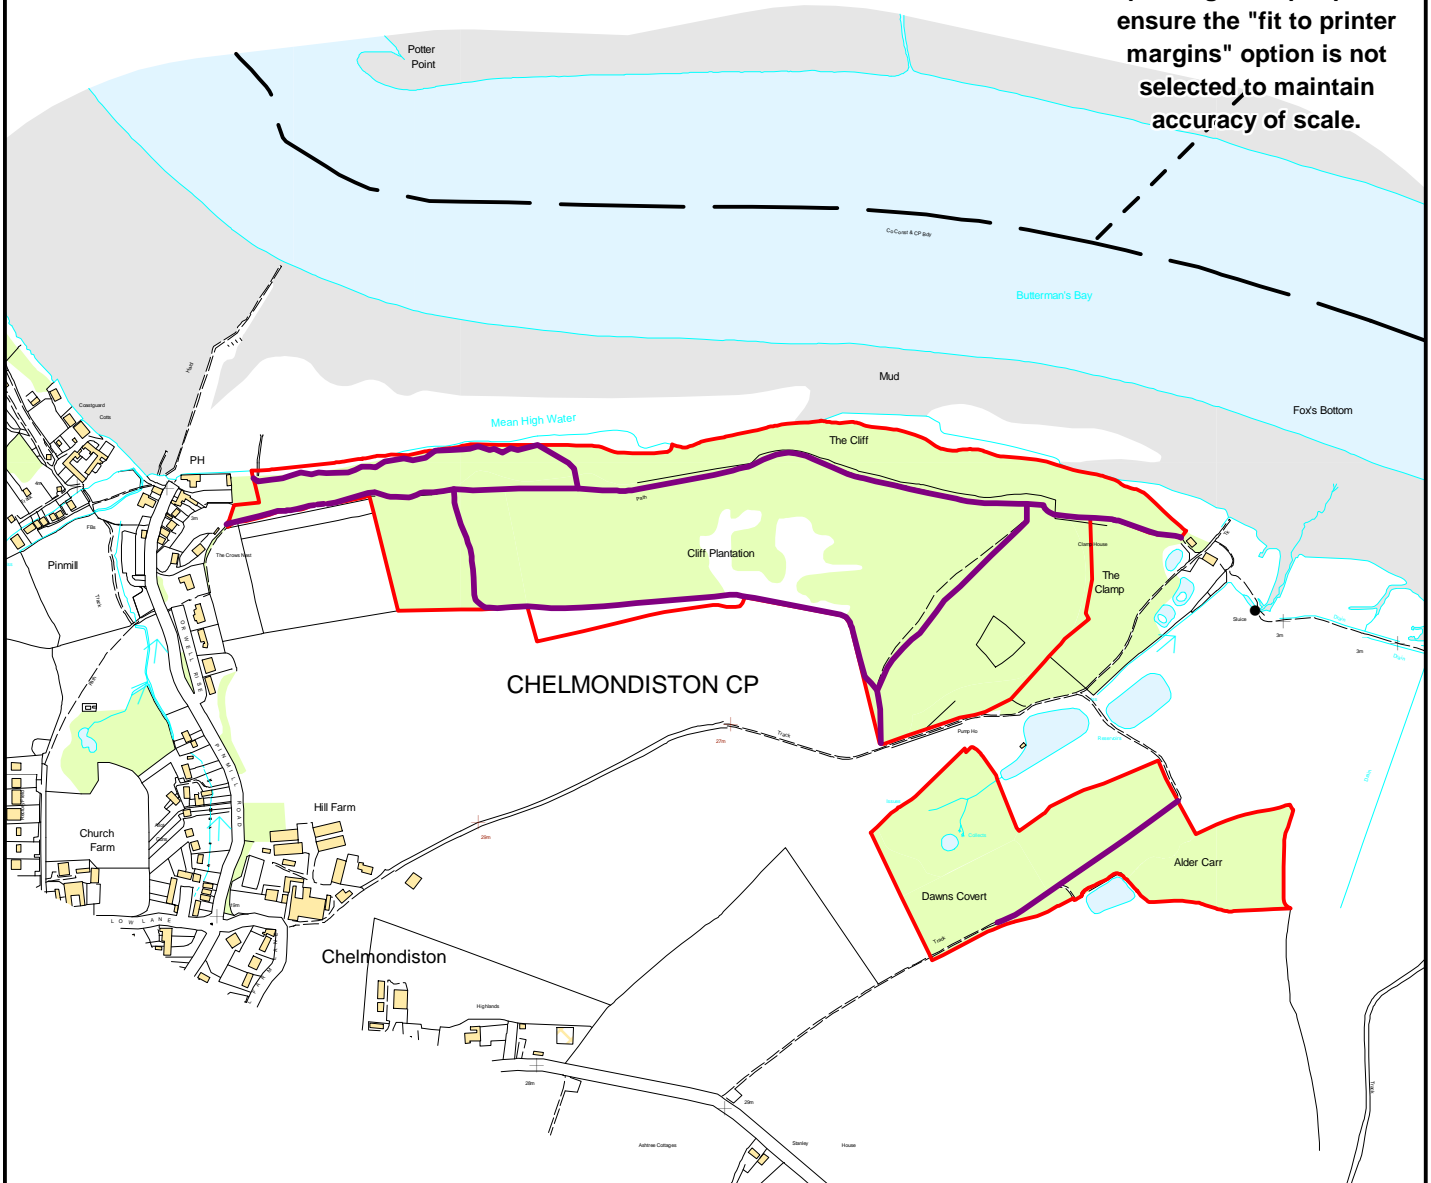

THE NATIONAL TRUST

EAST OF ENGLAND REGION

Blickling Estate, Blickling, Aylsham NR11 6NF,
01263738030.

TITLE	Section 31 Statutory Declaration (Map centre grid ref: TM 2151, 3786)	
PROPERTY	Pin Mill (National Trust)	
SCALE	1:10,000 at A4	
FILENAME	Pin Mill_PRoW	
DATE	27/02/12	

If printing from pdf please ensure the "fit to printer margins" option is not selected to maintain accuracy of scale.

Public Rights of Way

-  Footpath
-  Bridleway
-  Byway open to all traffic
-  Restricted byway (road used as a public path)